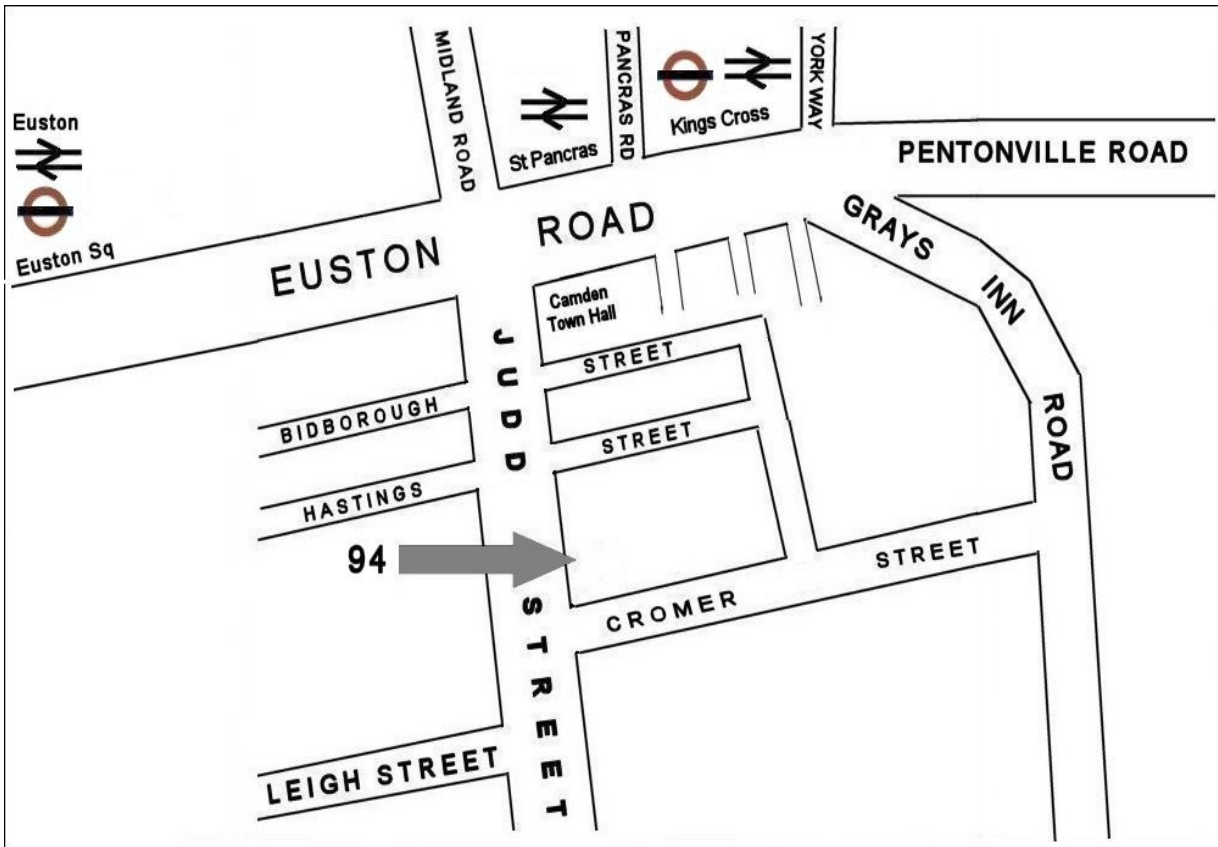

Venue : Carlton Training  
The Space Centre Conference Rooms  
94 Judd Street  
London  
WC1H 9PS

Nearest mainline train stations St.Pancras, King's Cross

Nearest London Underground station King's Cross  
(exit Euston Road South Side)

Bus routes :

- 10 - Hammersmith to Archway
- 17 - London Bridge to Archway
- 30 - Marble Arch to Hackney Wick
- 45 - Streatham Hill to Kings Cross
- 46 - Farringdon to Warwick Avenue
- 63 - Crystal Palace to Kings Cross
- 73 - Victoria to Stoke Newington
- 91 - Trafalgar Square to Crouch End
- 214 - Liverpool St to Highgate Village
- 259 - Edmonton Green to Kings Cross